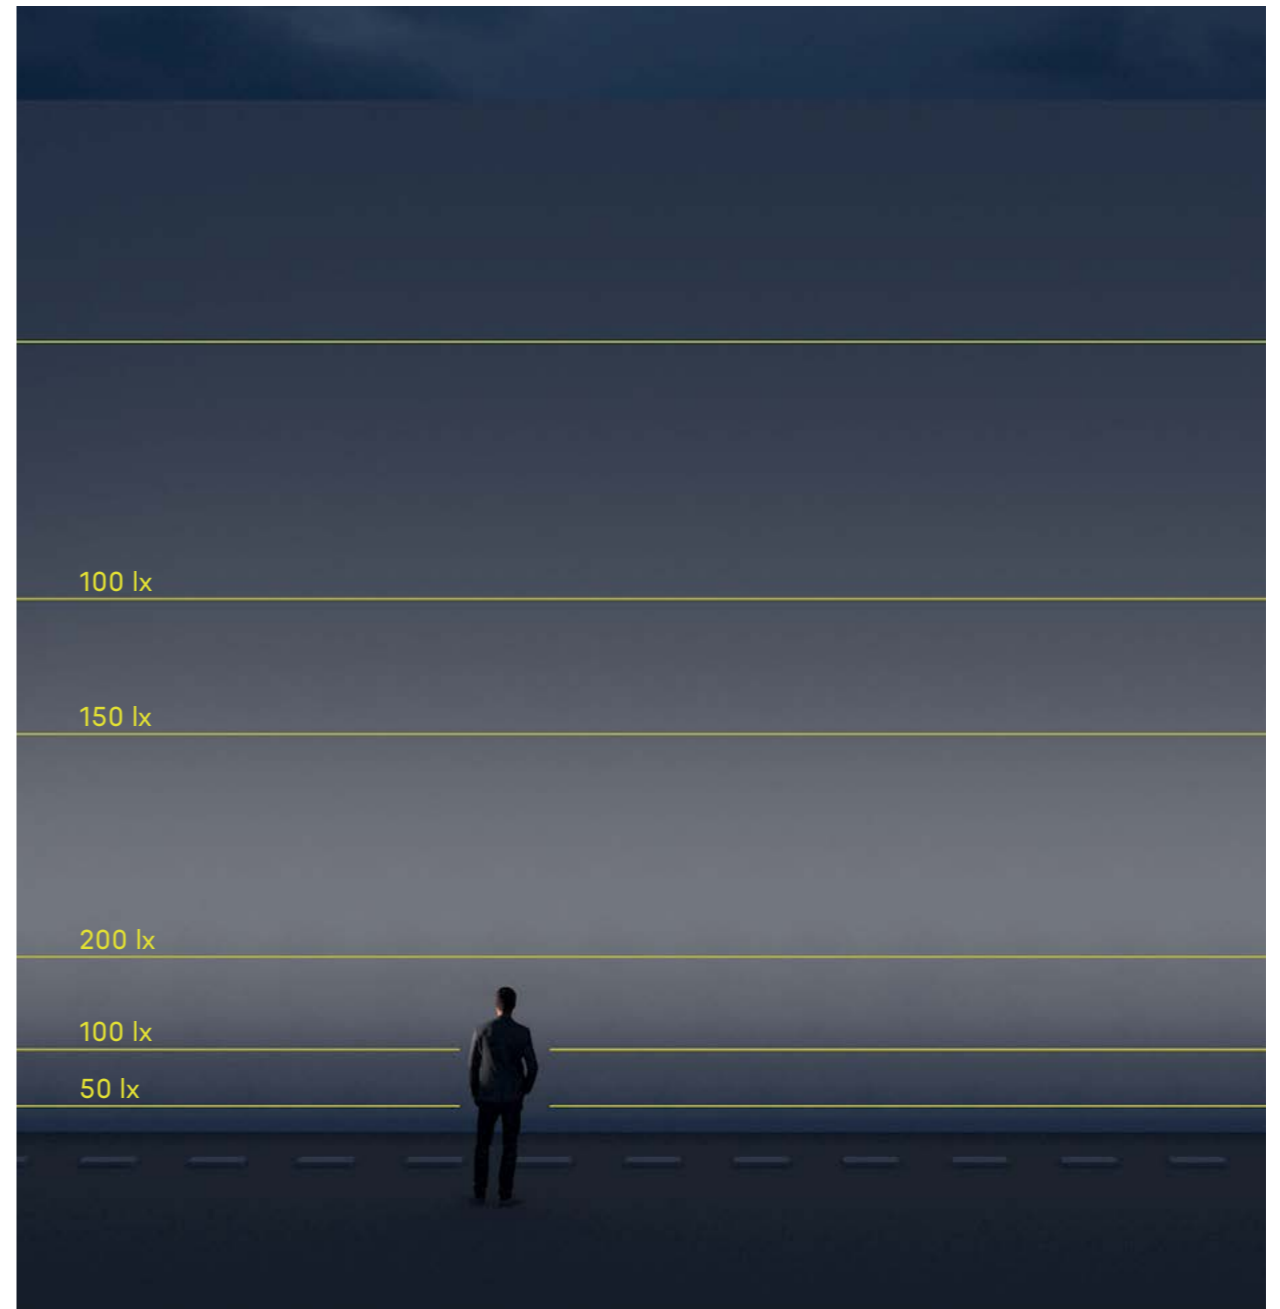

Wallwash
Medium

Distance luminaire from wall in this image: 1,25m

The luminaire can be mounted very close to the projection area and directs the light in large heights.