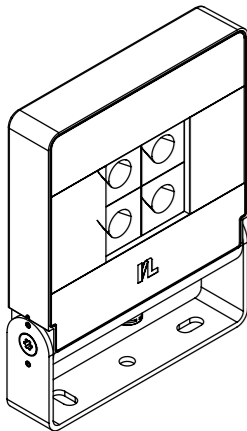

The luminaire can be mounted very close to the projection area and directs the light in large heights.

○ Wide Flood, 72°

○ Flood, 57°

○ Medium, 30°

○ Spot, 13°

Distance luminaire from wall in this image: 3m, luminaire: OS4 1x12

## Variants and dimensions (mm)

OS4 2x2

OS4 1x12

OS4 2x12

Variant	L (mm)	H (mm)	T (mm)
OS4 2x2	190	245	40
OS4 1x12	550	180	40
OS4 2x12	550	245	40