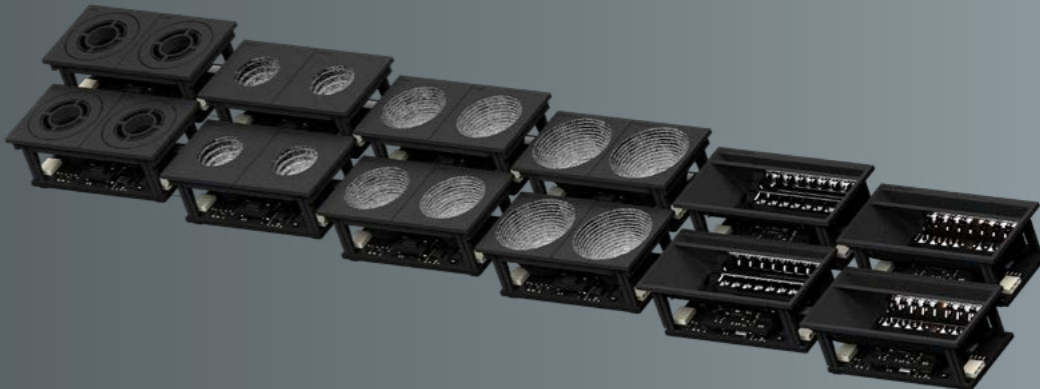

# Outdoor spot OS4

powered by **Elements**

**IL**  
InstaLighting

The OS4 outdoor spotlight is based on the new »Elements« lighting platform from InstaLighting.

OS4 is available in three different sizes and can therefore be used for a large number of application areas. The powder-coated aluminium housing in the colour »DB703 Eisenglimmer« can be equipped with light pixels which allow a free combination of light colours and optics. Each double pixel can be controlled separately, creating dynamic lighting scenarios for different times of the day, materials and occasions.

# Elements – Modular Lightsystem

## Shape your Light

Cover

Light Pixels

**Micro-reflectors**  
Maximum light control in minimum space directs the light exactly where it's needed.

**Optics and light colours**  
can be combined freely in pixels and controlled individually

The luminaire can be mounted very close to the projection area and directs the light in large heights.

○ Wide Flood, 72°

○ Flood, 57°

○ Medium, 30°

○ Spot, 13°

Distance luminaire from wall in this image: 3m, luminaire: OS4 1x12