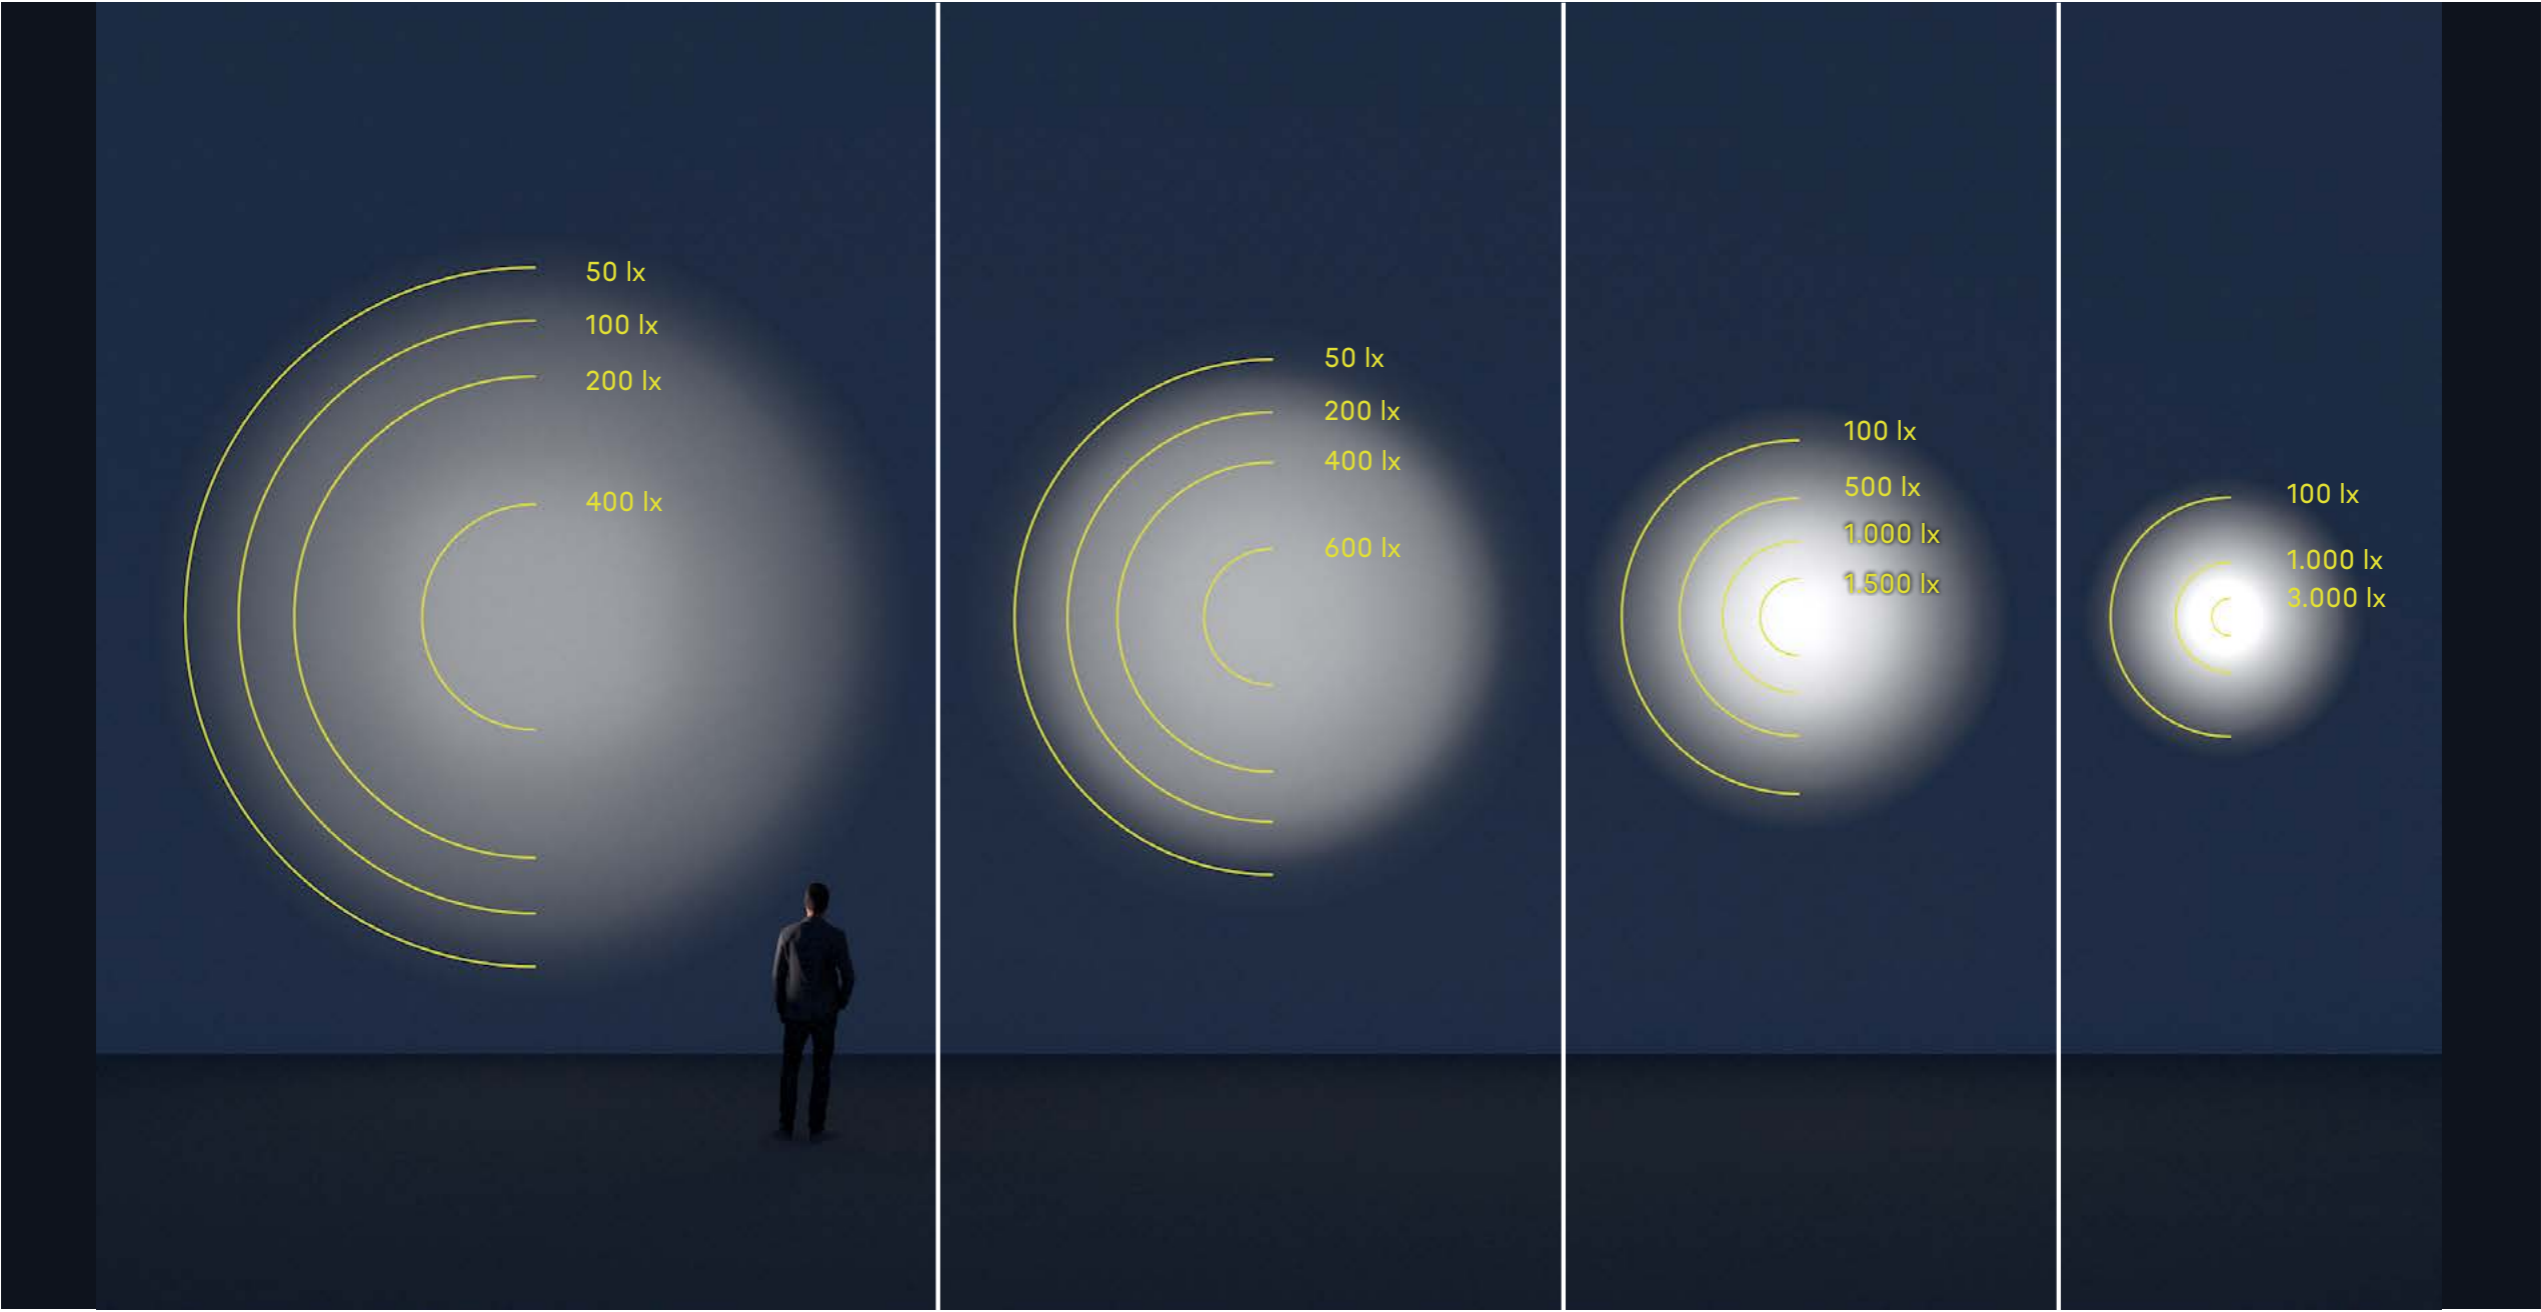

**Flicker-free dimming**  
across the entire spectrum from 1 to 100%

**Stable temperature management**  
for ambient temperatures from -20° to +35°C

Wallwash  
Flood

Wallwash  
Medium

Distance luminaire from wall in this image: 1,25m

The luminaire can be mounted very close to the projection area and directs the light in large heights.

○ Wide Flood, 72°

○ Flood, 57°

○ Medium, 30°

○ Spot, 13°

Distance luminaire from wall in this image: 3m, luminaire: OS4 1x12

## Variants and dimensions (mm)

OS4 2x2

OS4 1x12

OS4 2x12

Variant	L (mm)	H (mm)	T (mm)
OS4 2x2	190	245	40
OS4 1x12	550	180	40
OS4 2x12	550	245	40

## Optics and light distributions

Several light distribution curves can be combined in a single luminaire