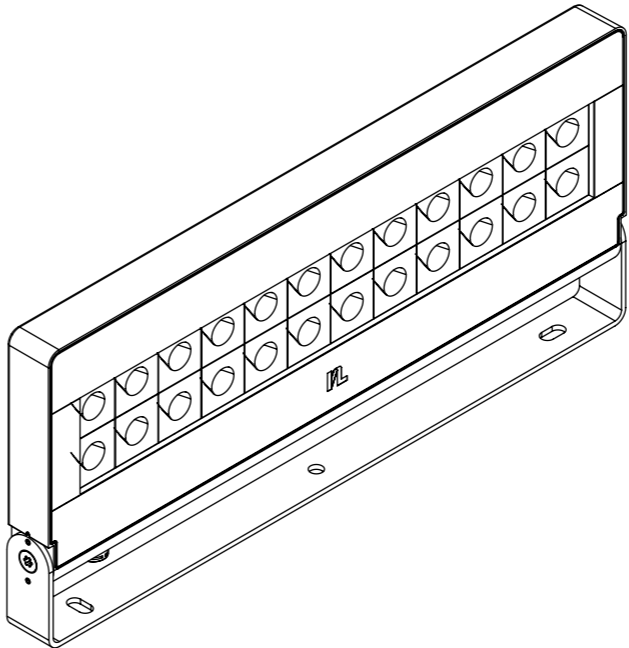

Variants and dimensions (mm)

OS4 2x2

OS4 1x12

OS4 2x12

Variant	L (mm)	H (mm)	T (mm)
OS4 2x2	190	245	40
OS4 1x12	550	180	40
OS4 2x12	550	245	40

Light colors

Several light colors can be combined in a single luminaire