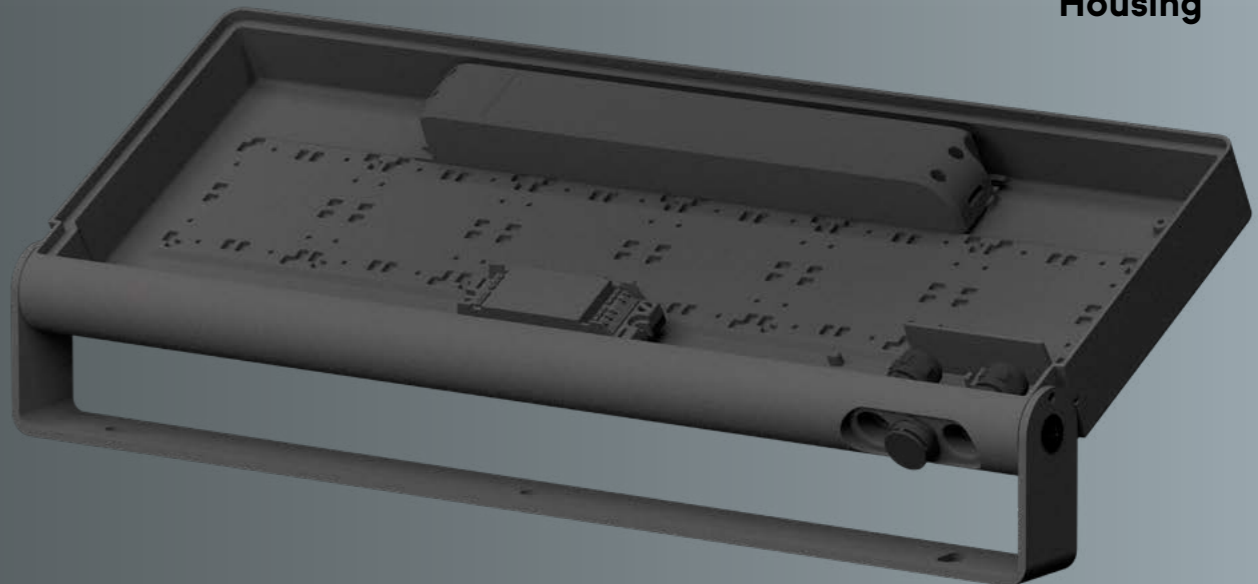

Elements – Modular Lightsystem

Shape your Light

Micro-reflectors
Maximum light control in minimum space directs the light exactly where it's needed.

Optics and light colours
can be combined freely in pixels and controlled individually

● ● ● ● Mono ● TW ● RGB

Housing