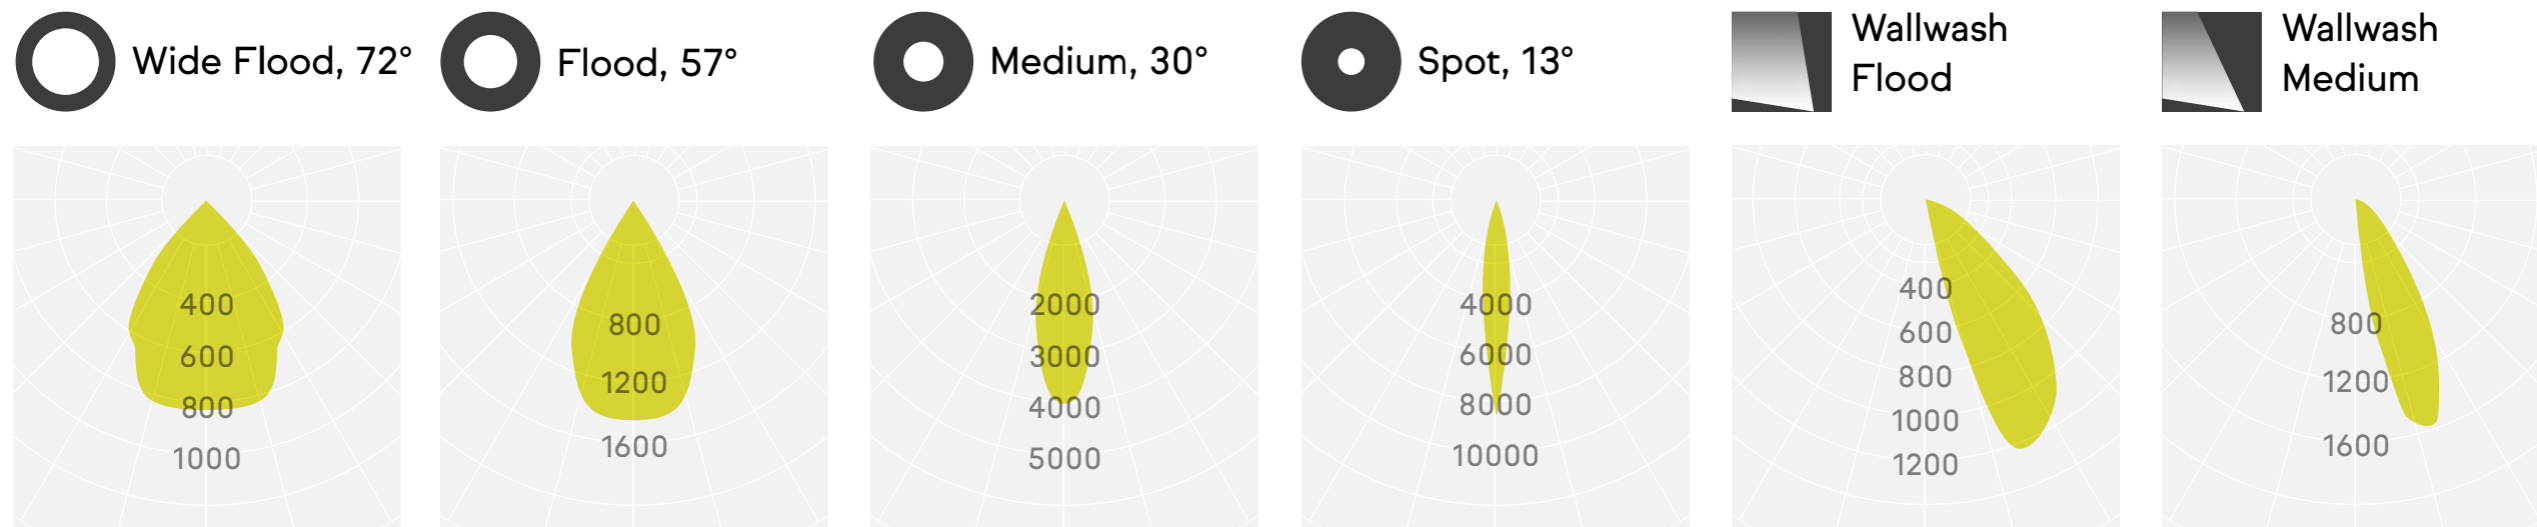

The luminaire can be mounted very close to the projection area and directs the light in large heights.

○ Wide Flood, 72°

○ Flood, 57°

○ Medium, 30°

○ Spot, 13°

Distance luminaire from wall in this image: 3m, luminaire: OS4 1x12

## Variants and dimensions (mm)

OS4 2x2

OS4 1x12

OS4 2x12

Variant	L (mm)	H (mm)	T (mm)
OS4 2x2	190	245	40
OS4 1x12	550	180	40
OS4 2x12	550	245	40

## Optics and light distributions

Several light distribution curves can be combined in a single luminaire