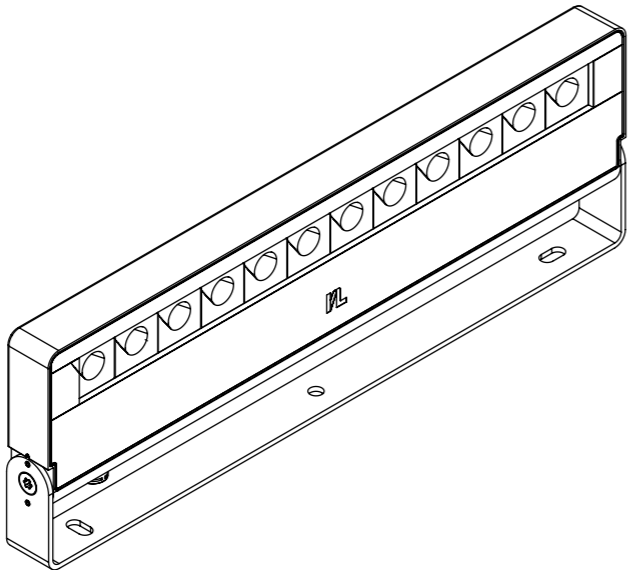

Variants and dimensions (mm)

OS4 2x2

OS4 1x12

OS4 2x12

Variant	L (mm)	H (mm)	T (mm)
OS4 2x2	190	245	40
OS4 1x12	550	180	40
OS4 2x12	550	245	40

Light colors

Several light colors can be combined in a single luminaire